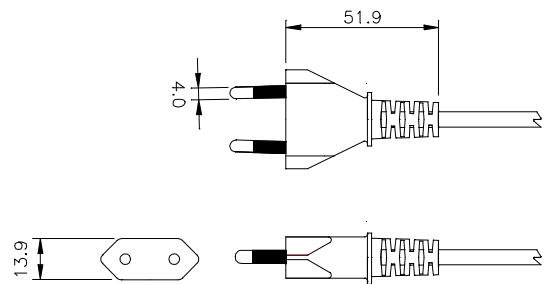

C 12

2 pole 2.5 A Moulded Euro Plug To CEE 7 Standard Sheet XVI

General Description:

The Inner insert is over moulded with flame

Retardant PVC

All cordsets are 100% electrically tested

Approved by KEMA for the following cables

Cable Type	Kema
2 x 0.75 mm H05VV-F	✓
2 x 0.75 mm H05VVH2-F	✓

The Company is approved to ISO 9001: 2000 Certificate No. FM 00928