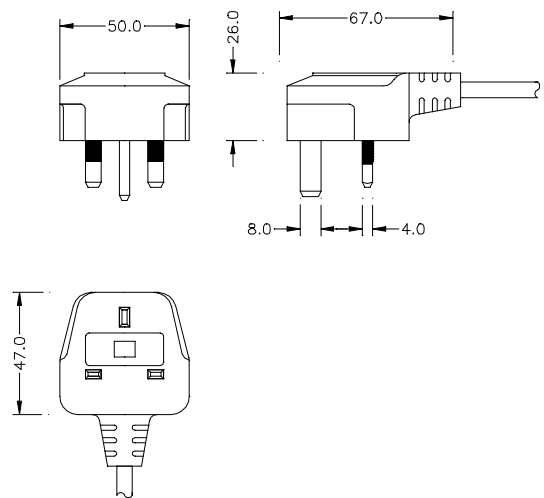

C 18 M
Non Rewireable 250V Moulded UK Plug
Fuse Ratings: 2Amp 3 Amp 5 Amp 10 Amp 13 Amp
To BS 1363 Pt 1 1995
Licence No. 21204

General Description

The pins are integrally moulded into thermoplastic glass filled polyester

A rigid inner cap gives additional strength and security

Both are over moulded with resilient flame retardant PVC

Fitted with a BS 1362 approved fuse

Fuse Ratings: 2Amp 3 Amp 5 Amp 10 Amp 13 Amp

All cordsets are 100% electrically tested

See attached Cable Approvals

The Company is approved to ISO 9001: 2000 Certificate No. FM 00928

Cable Approvals for C18M

Cable size	Cable type
2 x 0.75 mm ²	H05 VV-F
2 x 0.75 mm ²	H05 RN-F
2 x 0.75 mm ²	H05 V2V2-F
3 x 0.75 mm ²	H05 VV-F
3 x 0.75 mm ²	H05 RN-F
2 x 1.00 mm ²	H07 RN-F
2 x 1.00 mm ²	H05 VV-F
2 x 1.00 mm ²	H05 V2V2-F
3 x 0.75 mm ²	H05 VV-F
3 x 1.00 mm ²	H05 RN-F
3 x 1.00 mm ²	H05 RR-F
3 x 1.00 mm ²	H05 VV-F
2 x 1.50 mm ²	H05 VV-F
3 x 1.50 mm ²	H05 VV-F
3 x 1.50 mm ²	H05 V2V2-F
3 x 1.50 mm ²	H05 RR-F
3 x 1.50 mm ²	H07 RN-F
3 x 2.50 mm ²	H05 VV-F