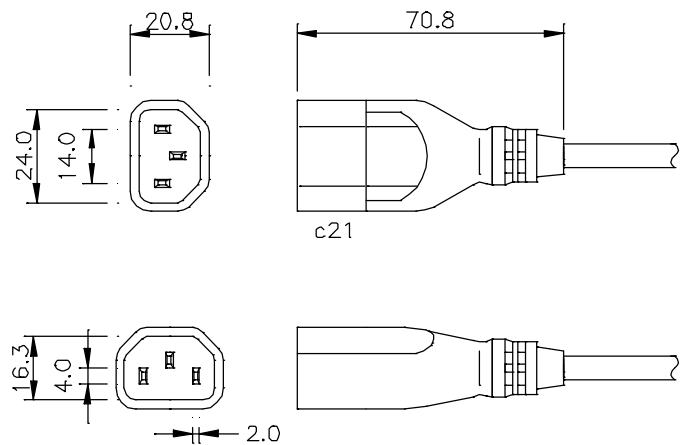

C 21

Non Rewireable Male 250V 10A Connector To EN60320-2-2:1998 IEC CB Test Certificate NL-8905 KEMA/ENEC 2081557.02 Standard Sheet C14

General Description

The insert is over moulded with flame retardant PVC

All cordsets are 100% electrically tested

Approved KEMA licence No. 202203.01

Cable Type (Certificates Held)	CB Cert	ENEC	Kema
3x0.75 HO5VV-F	✓	✓	✓
3x1.00 HO5VV-F	✓	✓	✓

The Company is approved to ISO 9001 : 2000 Certificate No. FM 00928