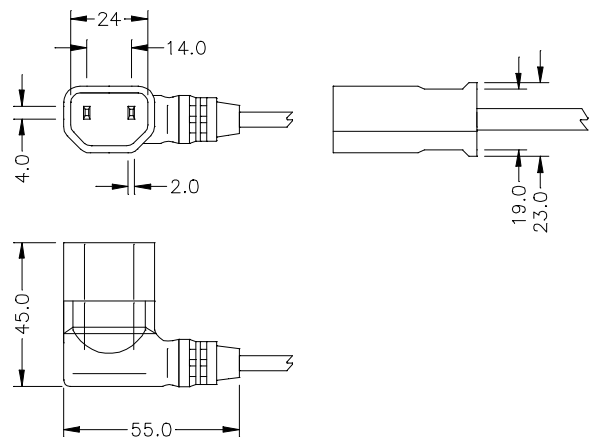

## C 37

### Non Rewireable Male 10A Connector To EN60320-2-2:1998 IEC CB Test Certificate NL-8904 KEMA / ENEC 2081557.01

#### General Description

The insert is over moulded with a flame retardant PVC

All cordsets are 100% electrically tested

Approved KEMA licence No. 202203.01