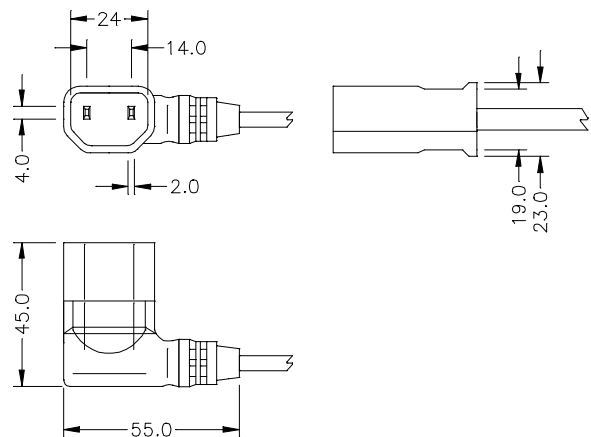

C 37

Non Rewireable Male 10A Connector To EN60320-2-2:1998 IEC CB Test Certificate NL-8904 KEMA / ENEC 2081557.01

General Description

The insert is over moulded with a flame retardant PVC

All cordsets are 100% electrically tested

Approved KEMA licence No. 202203.01

Approved cables

Cable Type (Certificates Held)	ENEC	CB Cert	Kema
2 x 0.75 HO5VV-F	✓	✓	✓
2 x 1.00 HO5VV-F	✓	✓	✓

The Company is approved to ISO 9001: 2000 Certificate No. FM 00928