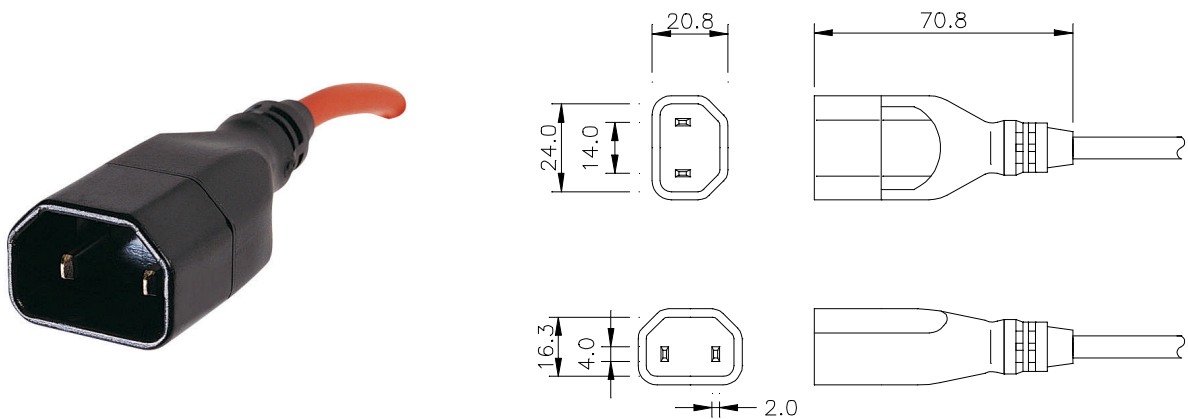

C 41
Non Rewireable Male 250V 10A Connector
To EN60320-2-2:1998
IEC CB Test Certificate NL-8904
KEMA/ENEC 2081557.01
Standard Sheet C18

General Description

The insert is over moulded with flame retardant PVC

All cordsets are 100% electrically tested

Approved KEMA licence No. 202203.01

Approved cables

Cable Type (Certificates Held)	ENEC	CB Cert	Kema
2x0.75 HO5VV-F	✓	✓	✓
2x1.00 HO5VV-F	✓	✓	✓

The Company is approved to ISO 9001: 2000 Certificate No. FM 00928