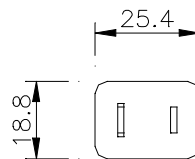

C 6
2 Pole 10,13,15A /125V
Non Rewireable North American Plug
To NEMA 1-15 P
UL 817

General Description

The pins are integrally moulded into a thermoplastic glass filled polyester carrier.

The insert is over moulded with resilient flame retardant PVC

All cordsets are 100% electrically tested

Approved by Underwriters Laboratory (UL) for the following cables

Cable Types

Cord AWG	Cord Type	Electrical Rating Amps / V
2 x 18 AWG	SPT-1,	10/125
2 x 18 AWG	NISPT-1,	10/125
2 x 18 AWG	SPT-2,	10/125
2 x 18 AWG	NISPT-2,	10/125
2 x 18 AWG	HPN	10/125
2 X 16 AWG	SPT-2,	13/125
2 X 16 AWG	NISPT-2	13/125
2 X 16 AWG	HPN	15/125