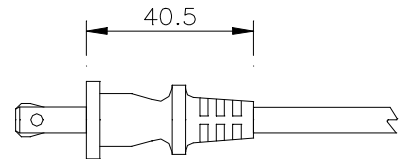

C 6
2 Pole 10,13,15A /125V
Non Rewireable North American Plug
To NEMA 1-15 P
UL 817

General Description

The pins are integrally moulded into a thermoplastic glass filled polyester carrier.

The insert is over moulded with resilient flame retardant PVC

All cordsets are 100% electrically tested

Approved by Underwriters Laboratory (UL) for the following cables

Cable Types

Cord AWG	Cord Type	Electrical Rating Amps / V
2 x 18 AWG	SPT-1,	10/125
2 x 18 AWG	NISPT-1,	10/125
2 x 18 AWG	SPT-2,	10/125
2 x 18 AWG	NISPT-2,	10/125
2 x 18 AWG	HPN	10/125
2 X 16 AWG	SPT-2,	13/125
2 X 16 AWG	NISPT-2	13/125
2 X 16 AWG	HPN	15/125