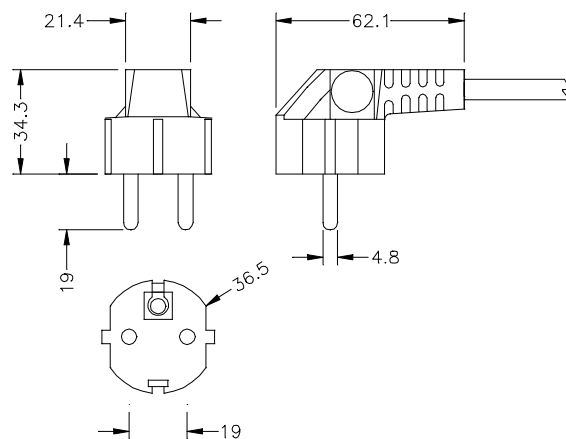

**C 7**  
**2 Pole with Earth 250V 16A**  
**Non Rewireable Moulded Euro Plug**  
**To CEE-7**  
**Standard Sheet VII**  
**Dual Earth**

**General Description**

The pins are integrally moulded into a thermoplastic glass filled polyester

The insert is over moulded with resilient flame retardant PVC

All cordsets are 100% electrically tested

Approved by the following European authorities for the following cables

CB Certificate Held	KEMA	Semko	Nemko	VDE	Demko	FI	LCIE
3x0.75 HO5VV-F	✓	✓	✓	✓	✓	✓	✓
3x1.00 HO5VV-F	✓	✓	✓	✓	✓	✓	✓
3x1.50 HO5VV-F	✓	✓	✓	✓	✓	✓	
3x0.75 HO5RN-F	✓	✓	✓	✓	✓	✓	
3x1.00 HO5RR-F	✓	✓	✓	✓	✓	✓	✓
3x1.50 HO5RR-F	✓	✓	✓		✓	✓	
3x1.50 HO5V2V2	✓	✓	✓		✓	✓	
3x1.50 HO7RN-F	✓	✓	✓		✓	✓	