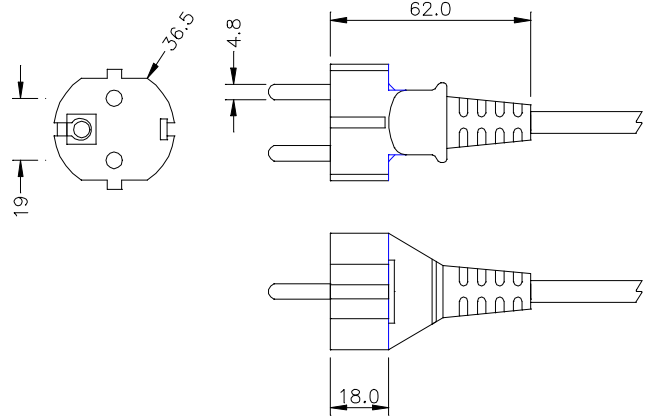

C 8
2 Pole with Earth 250V 16A
Non Rewireable Moulded Euro Plug
To CEE-7
Standard Sheet VII
Dual Earth

General Description

The pins are integrally moulded into thermoplastic glass filled polyester

The insert is over moulded with resilient flame retardant PVC

All cordsets are 100% electrically tested

Approved by the following European authorities for the following cables

CB Certificate Held	Kema	Semko	Nemko	VDE	Demko	FI	LCIE
3x0.75 HO5VV-F	✓	✓	✓	✓	✓	✓	✓
3x1.00 HO5VV-F	✓	✓	✓	✓	✓	✓	✓
3x1.50 HO5VV-F	✓	✓	✓	✓	✓	✓	✓
3x0.75 HO5RN-F	✓	✓	✓		✓	✓	
3x1.00 HO5RR-F	✓	✓	✓	✓	✓	✓	✓