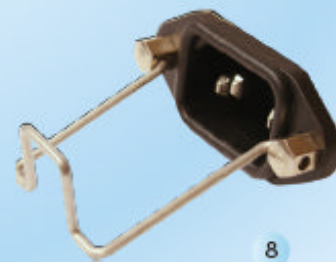

# ELECTRICAL ACCESSORIES

<p>1 Schuko dual earth rewirable Code <b>IND-30</b> White <b>IND-33</b> Black</p>	<p>5 Italian three pin plug Code <b>IND-36</b> White <b>IND-39</b> Black <b>IND-47</b> Grey</p>	<p>8 Israeli three pin plug (round) Code <b>IND-43</b></p>
<p>2 Australian sleeved pins rewirable pug for fixed appliance Black Code <b>IND-31</b></p>	<p>6 Male 10amp rewirable connector Code <b>IND-38</b></p>	<p>9 Australian sleeved pins - clear rewirable plug for portable appliances Code <b>IND-44</b></p>
<p>3 Splash proof schuko socket IP 44 Code <b>IND-32</b></p>	<p>7 10amp rewirable connector Code <b>IND-40</b> Cold condition <b>IND-48</b> Hot condition <b>IND-37</b> Very hot condition</p>	<p>10 Black 2 pole female socket Code <b>IND-45</b> with earth</p>
<p>4 Swiss three pin plug Code <b>IND-34</b> Black <b>IND-35</b> White</p>		<p>11 Black 2 pole female socket <b>IND-46</b> without earth</p>

# ELECTRICAL ACCESSORIES

1

2

3

4

5

6

7

8

1 10amp 250volt AC 'snap in' inlet  
Code [IND-50](#)

2 10amp 250volt AC 'snap in' outlet  
Code [IND-51](#)

3 10amp 250volt AC flange mounted inlet  
Code [IND-52](#)

4 10amp 250volt flange mounted outlet  
Code [IND-53](#)