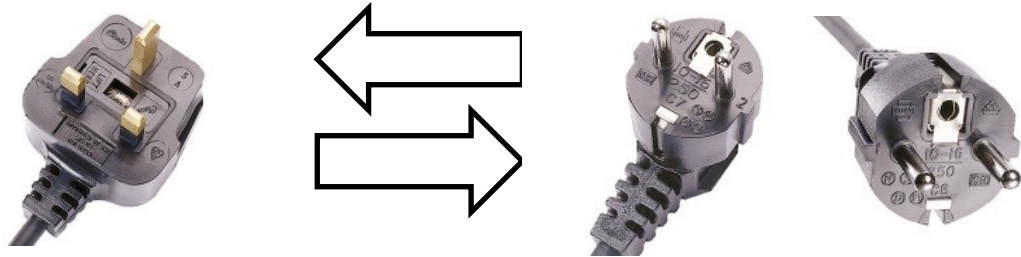

Clarke
Cable

Product Rework

Do you need to change your Moulded plugs

Clarke Cable Plug Top Replacement service

Plug top replacement is one of the most common operations on electrical appliances, whether it is UK three pin to European schuko or vice versa.

Clarke Cable offer options for plug top replacement which can be fully Moulded Or rewireable

Clarke Cable offer the full replacement service including all the required relevant tests

For more details on these services please contact us on .